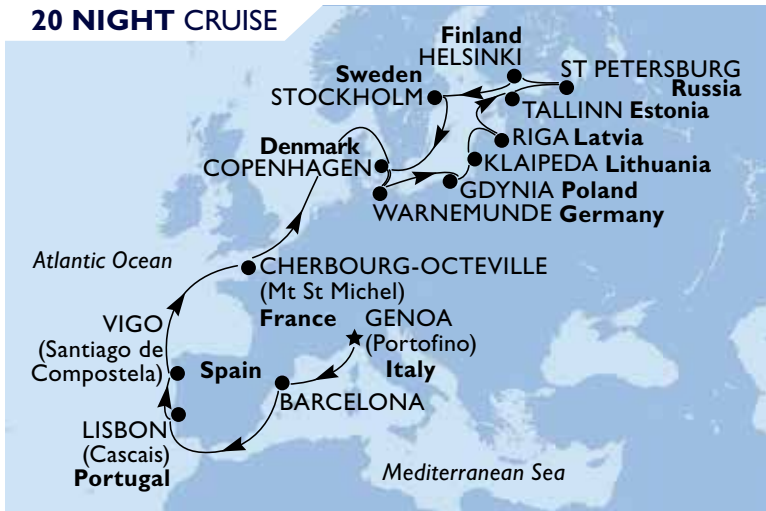

20 NIGHT CRUISE